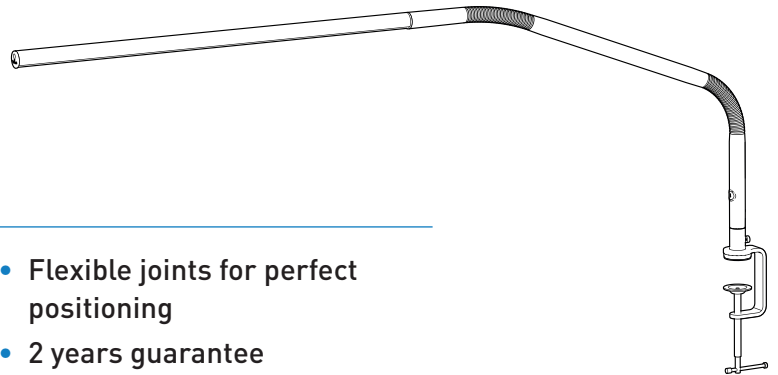

LIGHT QUALITY

ERGONOMICS

DESIGN

LED 6,000K daylight

3,000 Lux at 30cm (12")

4 brightness levels

daylightcompany.com

Slimline 3™

U35108

TABLE LAMP

FEATURES

- Aluminium shade with full length diffuser
- Better spread of light and diffusion
- 4 brightness levels
- Flexible joints for perfect positioning
- 2 years guarantee

SPECIFICATIONS

Product information

Height	65cm (25.6")
Width	76cm (30")
Depth	2cm (0.8")
Weight	0.9kg (2lb)
Color	Brushed steel
Cable length	2.4m (94.5")

Packaging information

Height	19.5cm (7.7")
Width	53cm (20.8")
Depth	6cm (2.4")
Packed weight	1.3kg (2.8lb)
Products per master carton	4

Light output

Light source	LED
Lumens	1,065 lm
Lux at 30cm (12") steps 1-2-3-4	3,000-2,000-1,500-750
Color temperature	6,000°K
Energy consumption	13W

ACCESSORIES

U91707
Magnifying Arm Attachment
13cm (5") diameter rimless lens,
1.75X magnification (3 diopters),
57cm (22.4") clip-on flexible arm